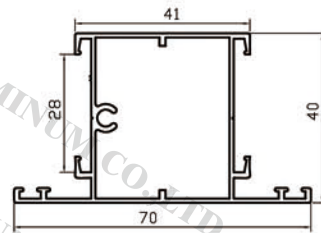

CONGO, TOGO, BENIN, GHANA, MALI (SLIDING WINDOW)

FOSHAN PENG DONG ALUMINUM CO.,LTD

Email: backup@rx-alu.com

Tel:+86-757-83217977 / 83217223

3/6

CONGO,TOGO,BENIN,GHANA,MALI (CASEMENT WINDOW AND DOOR)

KE0238

KE0227