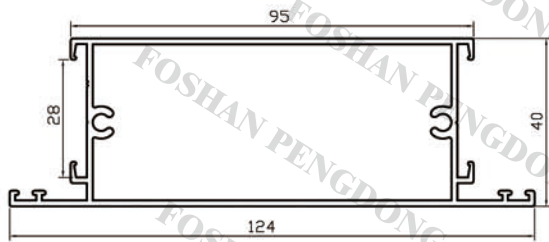

CONGO, TOGO, BENIN, GHANA, MALI (SLIDING WINDOW)

FOSHAN PENG DONG ALUMINUM CO.,LTD

Email: backup@rx-alu.com

Tel:+86-757-83217977 / 83217223

3/6

CONGO,TOGO,BENIN,GHANA,MALI (CASEMENT WINDOW AND DOOR)

KE0238

KE0227