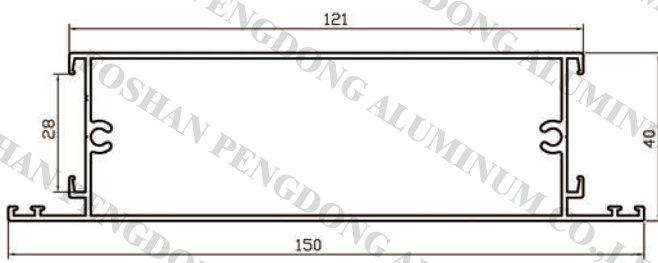

FOSHAN PENG DONG ALUMINUM CO.,LTD

Email: backup@rx-alu.com

Tel:+86-757-83217977 / 83217223

3/6

CONGO,TOGO,BENIN,GHANA,MALI (CASEMENT WINDOW AND DOOR)

KE0237