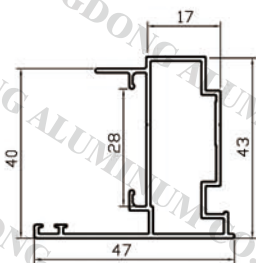

FOSHAN PENG DONG ALUMINUM CO.,LTD

Email: backup@rx-alu.com

Tel:+86-757-83217977 / 83217223

3/6

CONGO,TOGO,BENIN,GHANA,MALI (CASEMENT WINDOW AND DOOR)

KE0231