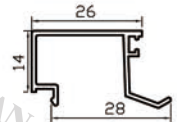

CONGO, TOGO, BENIN, GHANA, MALI (SLIDING WINDOW)

FOSHAN PENG DONG ALUMINUM CO.,LTD

Email: backup@rx-alu.com

Tel:+86-757-83217977 / 83217223

3/6

CONGO,TOGO,BENIN,GHANA,MALI (CASEMENT WINDOW AND DOOR)

KE0238

KE0227