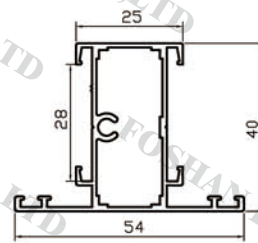

FOSHAN PENG DONG ALUMINUM CO.,LTD

Email: backup@rx-alu.com

Tel:+86-757-83217977 / 83217223

3/6

CONGO,TOGO,BENIN,GHANA,MALI (CASEMENT WINDOW AND DOOR)

KE0228